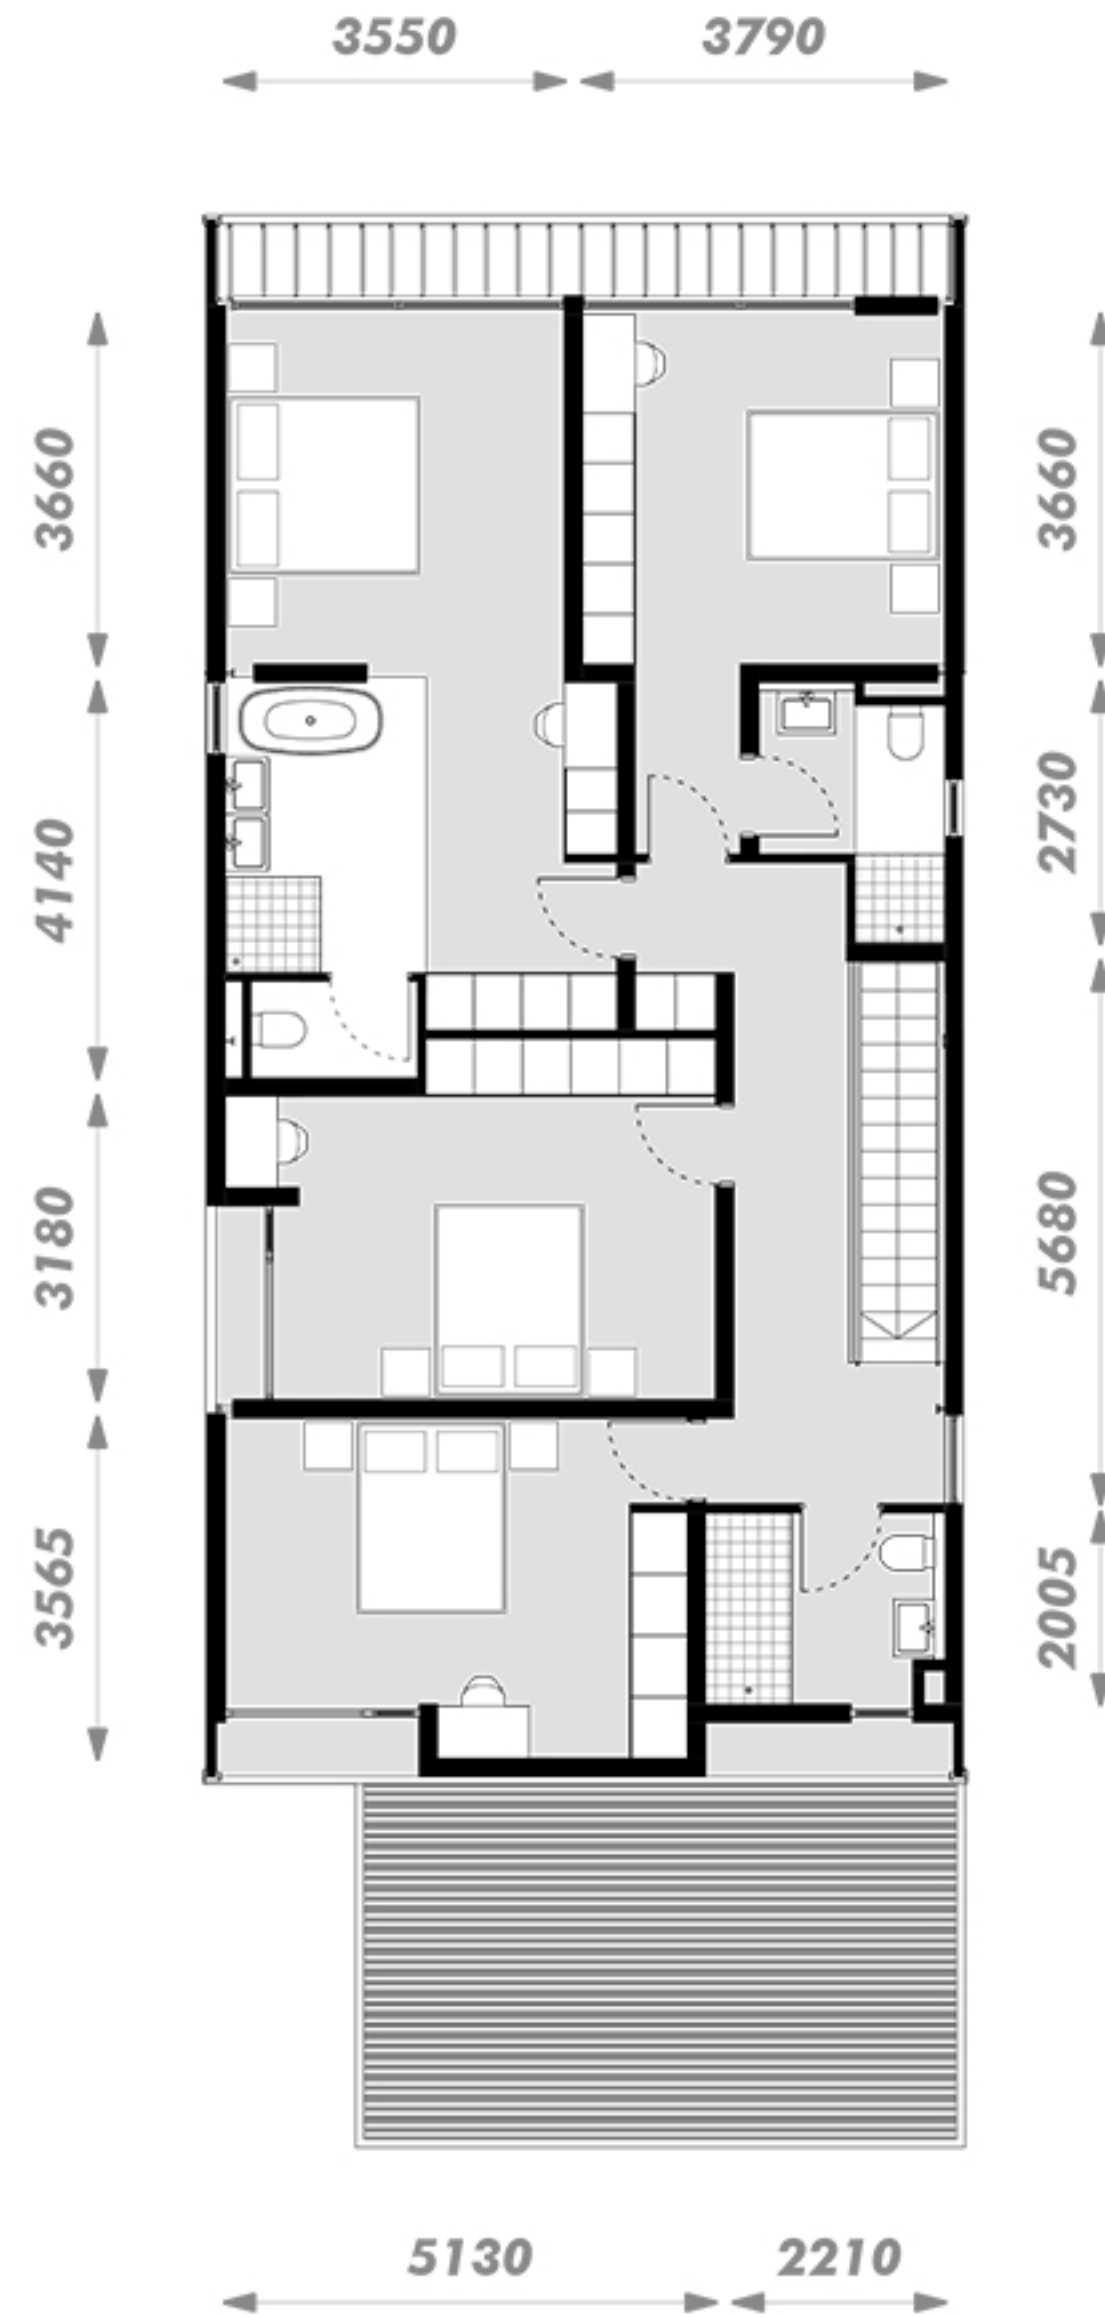

GROUND

FIRST

THE RESERVE
— ZULULAMI —

4 BEDROOM | AREAS

BASE

APARTMENT	178.17 SQM
CARPORT	41.24 SQM
YARD	8.30 SQM

UPGRADES

GARAGE	41.24 SQM
HALF DECK	30.44 SQM
FULL DECK	55.12 SQM
POOL	12.00 SQM
BRAAI AREA	3.46 SQM